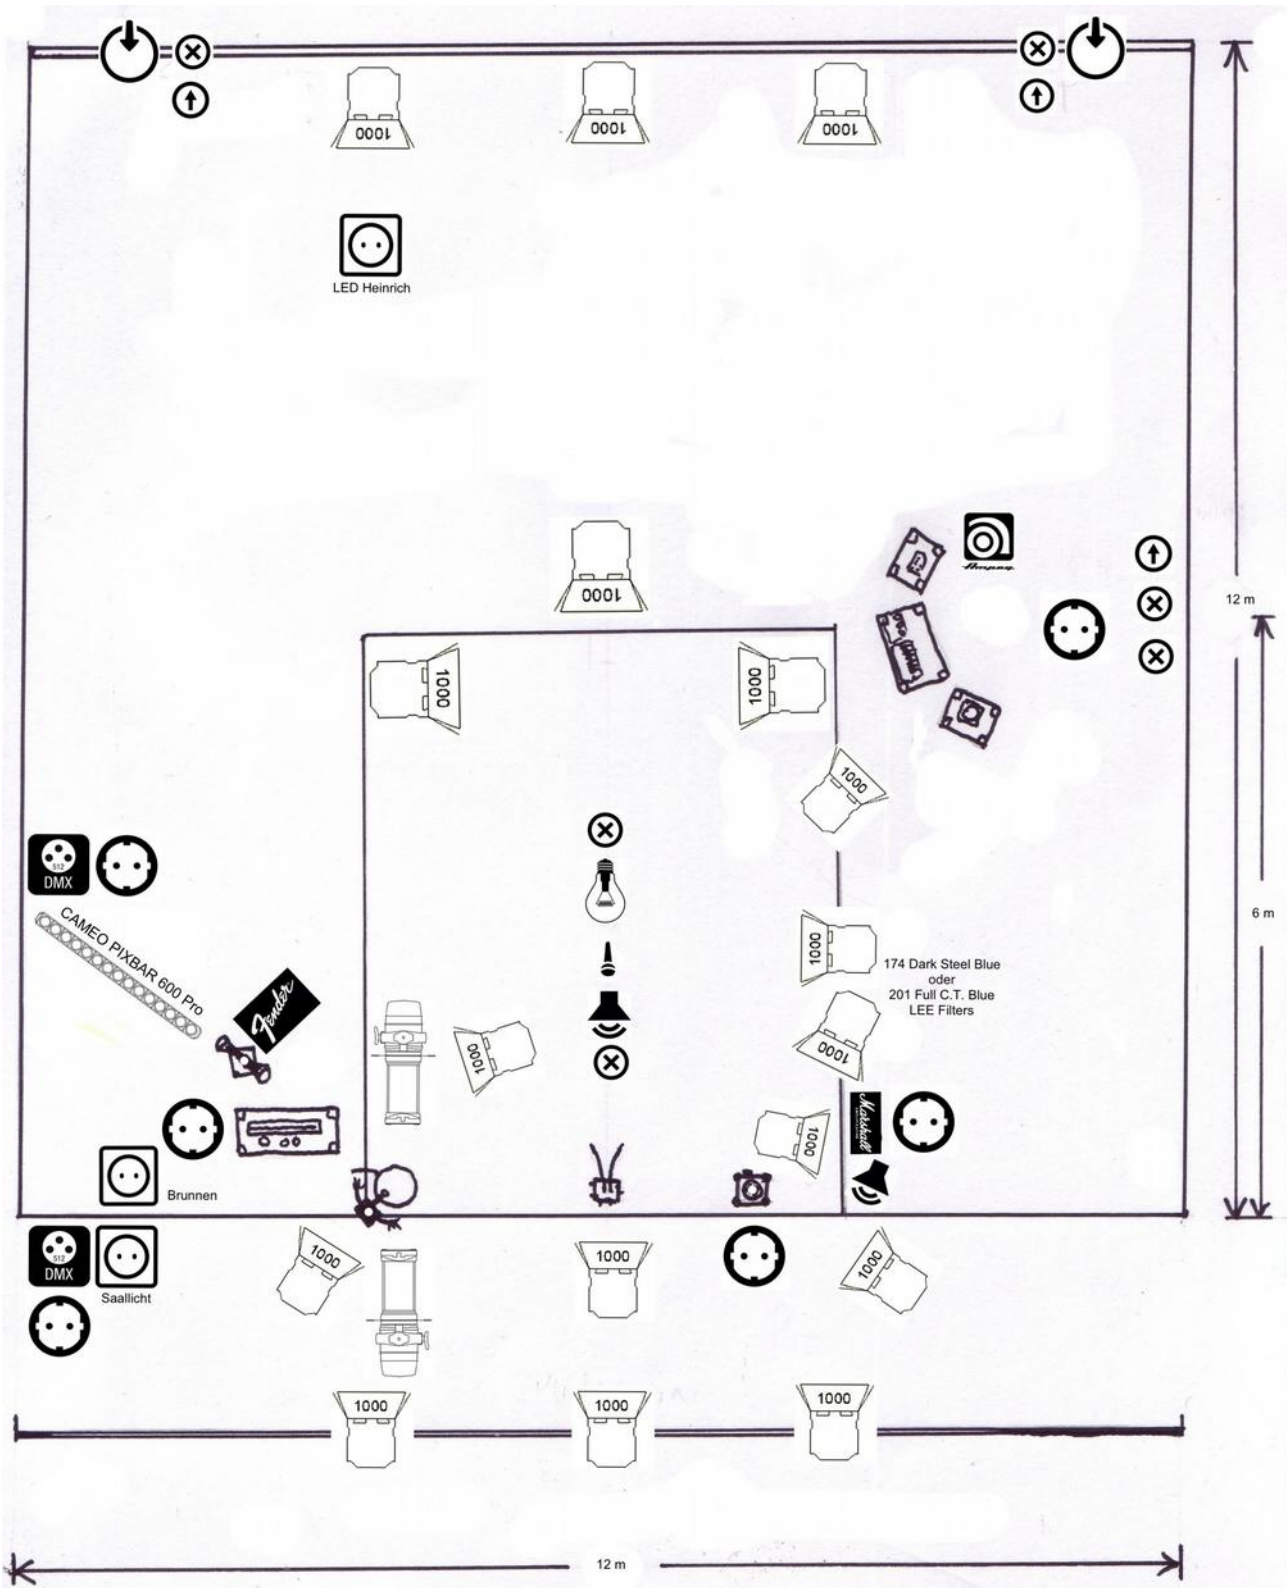

F R A N K E N S T E I N - T E C N I C A L L Y

Figurentheater Wilde & Vogel
Tel: (49) 0170 8349397

- - - B a c k e n d - - -

- - - - - A u d i e n c e - - - - -

Hanging points for 2000W bulb, microphone, trigger - max 20 kg

Fastening possibility on the floor (hook) - max 20 kg

17 X 1000W PC with door
2 X with LEE Filters: 174 Dark Steel Blue or 201 Full C.T. Blue
we can bring with us

2 X 1000 W Profile headlamp (S4) with iris diaphragm (if possible)

Speakers hanging from rig (max 20 kg) and floor. - (we bring our PA)

2000 W light bulb (we bring)

2 offsets dimmable on the floor

DMX hubs

Sockets - for sound, cooking plate, computer, separate circles

Cameo LED Pixpar 600 Pro - (we bring)

Please provide:

- double bass (acoustic)
- bass amplifier large AMPEG or something similar
- 2 old wooden chairs (see photo)

This is the Frankenstein stage :