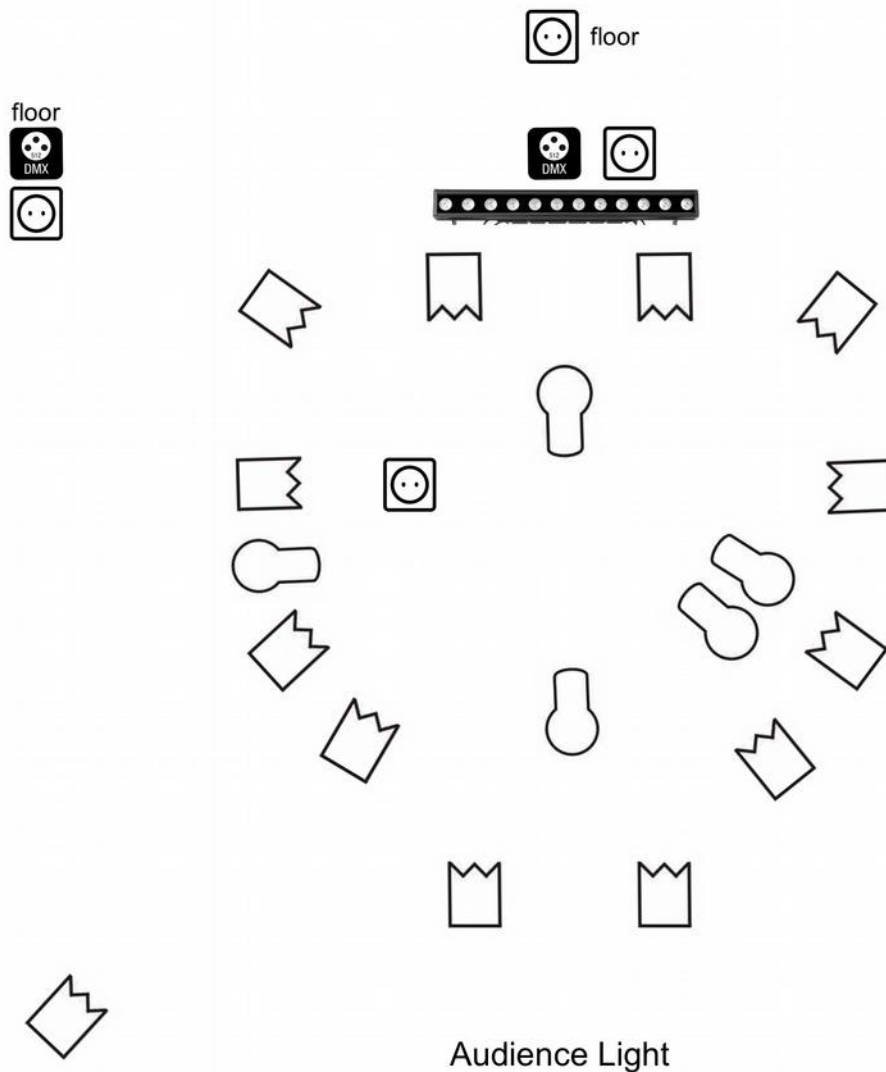

# Golden Delicious / Wilde & Vogel : Staub – Dust – אבק

-  5 X S4 Junior Zoom
-  13 X 1000 W – with barn doors
-  1 X Cameo Pixbar 400 Pro (we bring with us)
-  4 X 220 V Socket
-  DMX Line Connection (round trip)

no dance floor

stage size 10 m x 10 m

everyone in the audience must be able to see the floor of the stage

on the left side on the stage we need to hang a string on the side wall

pyro/ fire: two cigarettes are smoked

two hours before the show we need a quiet stage

setting up from 10h if performance starts at 20h, duration of show ca. 85', no intermission, take down ca. 30'

Contact Michael Vogel : Tel. +49 (0) 170 8349397 / [figuretheater.wilde-vogel@gmx.de](mailto:figuretheater.wilde-vogel@gmx.de)